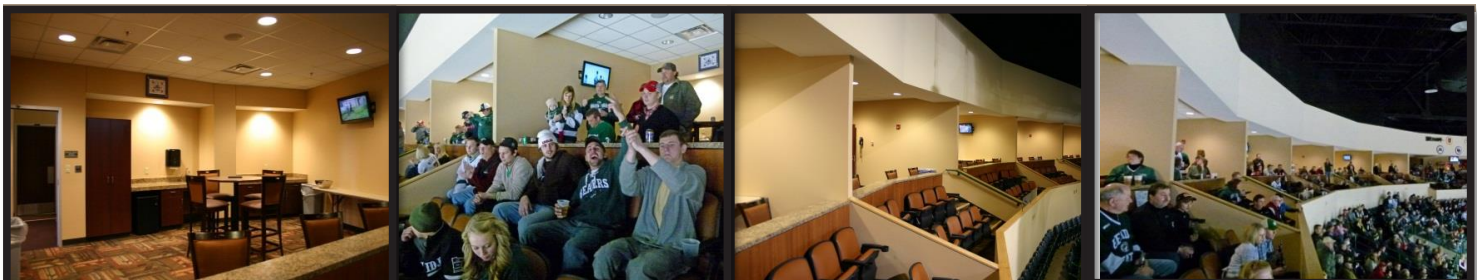

**Luxury
Suite
Rental**

Slayer
Lamb of God, Behemoth
July 12, 2017 @ 7 pm

Suites Now Available! Call Taylor Cyr 218-441-4031
Complete with all the prime amenities. Each Luxury Suite rental includes:

Refrigerator, Sink & Granite Countertops • 34" High Definition Flat Screen TV
Balcony Seating with Plush Leather Seats • Suite Concierge Service • Bar Rail Seating
Round Table Seating • Pre-Order Food & Beverage Catering • Personal Server During Event

 **SANFORD**
CENTER
1111 Event Center Dr. NE
Bemidji, MN 56601

www.thesanfordcenter.net

 **VenuWorks**
management | events | consulting

First Come, First Serve

For the ultimate entertainment experience consider purchasing luxury suite tickets. Whether for your friends, family or business accounts, our suites host the perfect location for you to be entertained during the event.